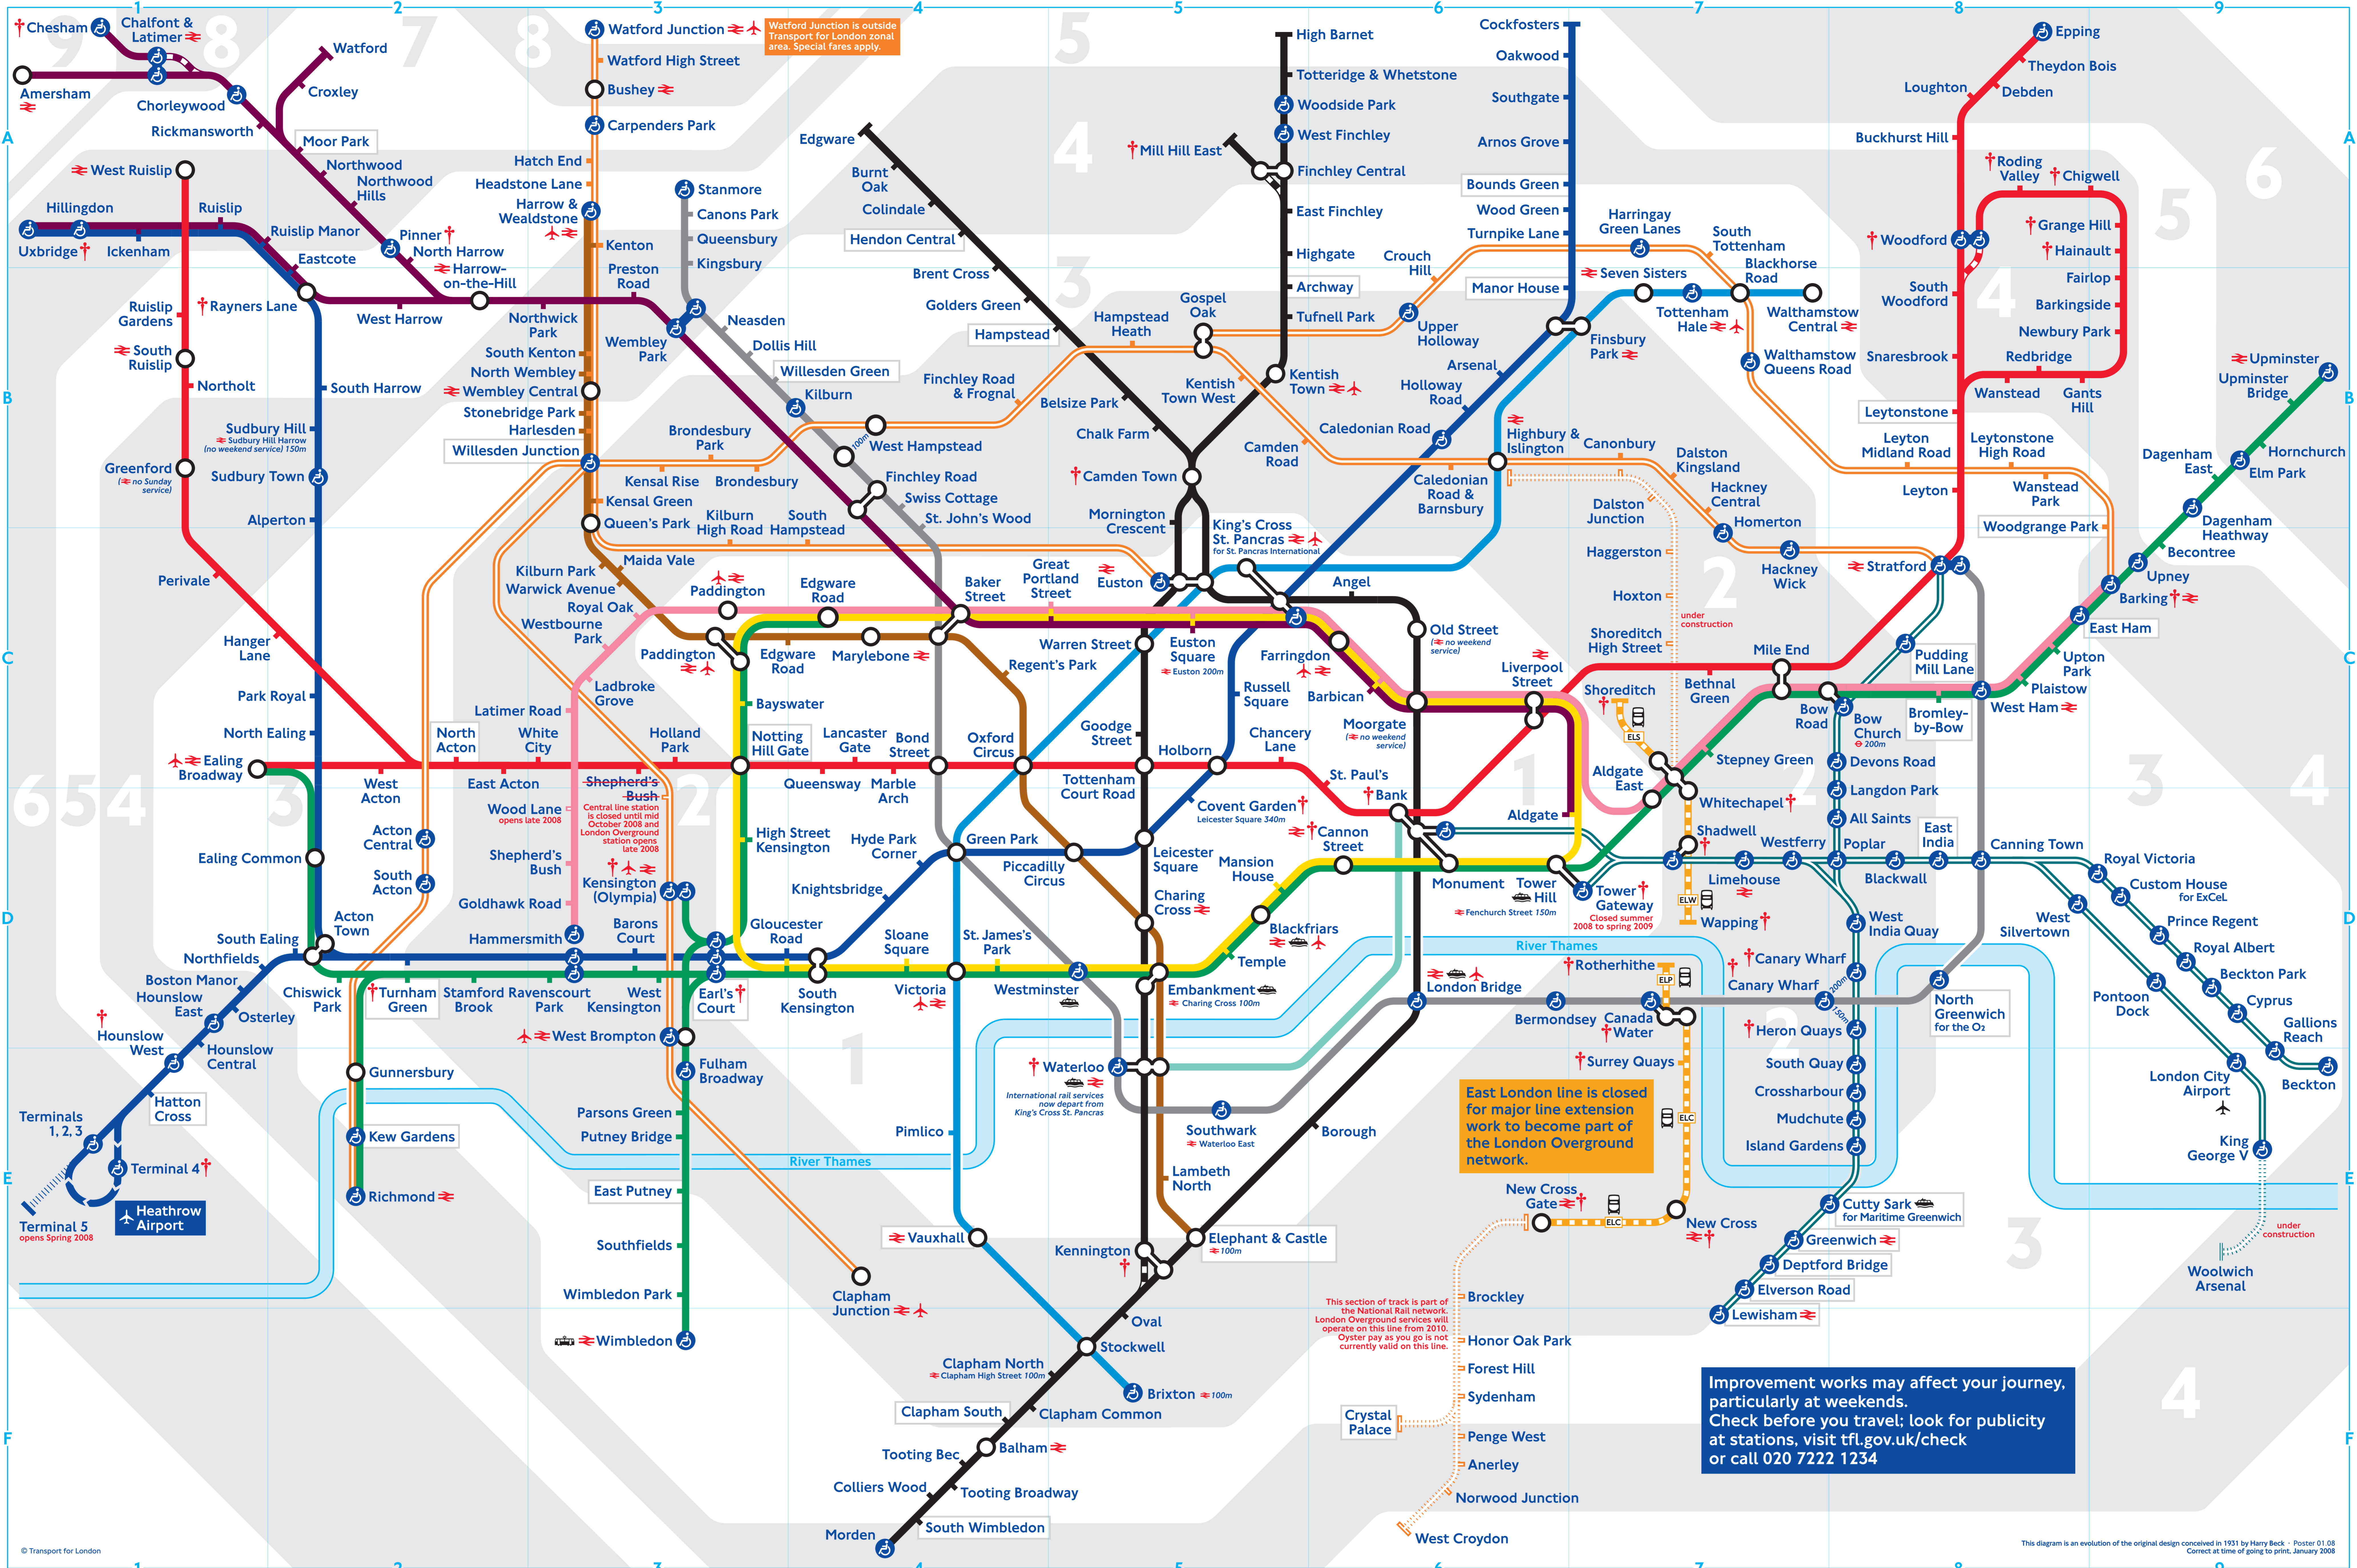

Tube map

- Bakerloo
- Central
- Restricted service
- Circle
- District
- Hammersmith & City
- Jubilee
- Metropolitan
- Restricted service
- Northern
- Restricted service
- Piccadilly
- Victoria
- Waterloo & City
- London Overground
- Under construction
- DLR
- Under construction
- Replacement bus service

- Interchange stations
- Step-free access from the platform to the street
- Connections with National Rail
- Check before you travel. See index below
- Connections with riverboat services
- Connection with Tramlink
- Location of Airport
- Interchange with National Rail services to airport
- Replacement bus services
- Bicycle parking
- Car parks
- Toilets on site/nearby
- Travel Information Centres

- Station in Zone 9
- Station in Zone 8
- Station in Zone 7
- Station in both zones
- Station in Zone 6
- Station in Zone 5
- Station in Zone 4
- Station in both zones
- Station in Zone 3
- Station in Zone 2
- Station in both zones
- Station in Zone 1